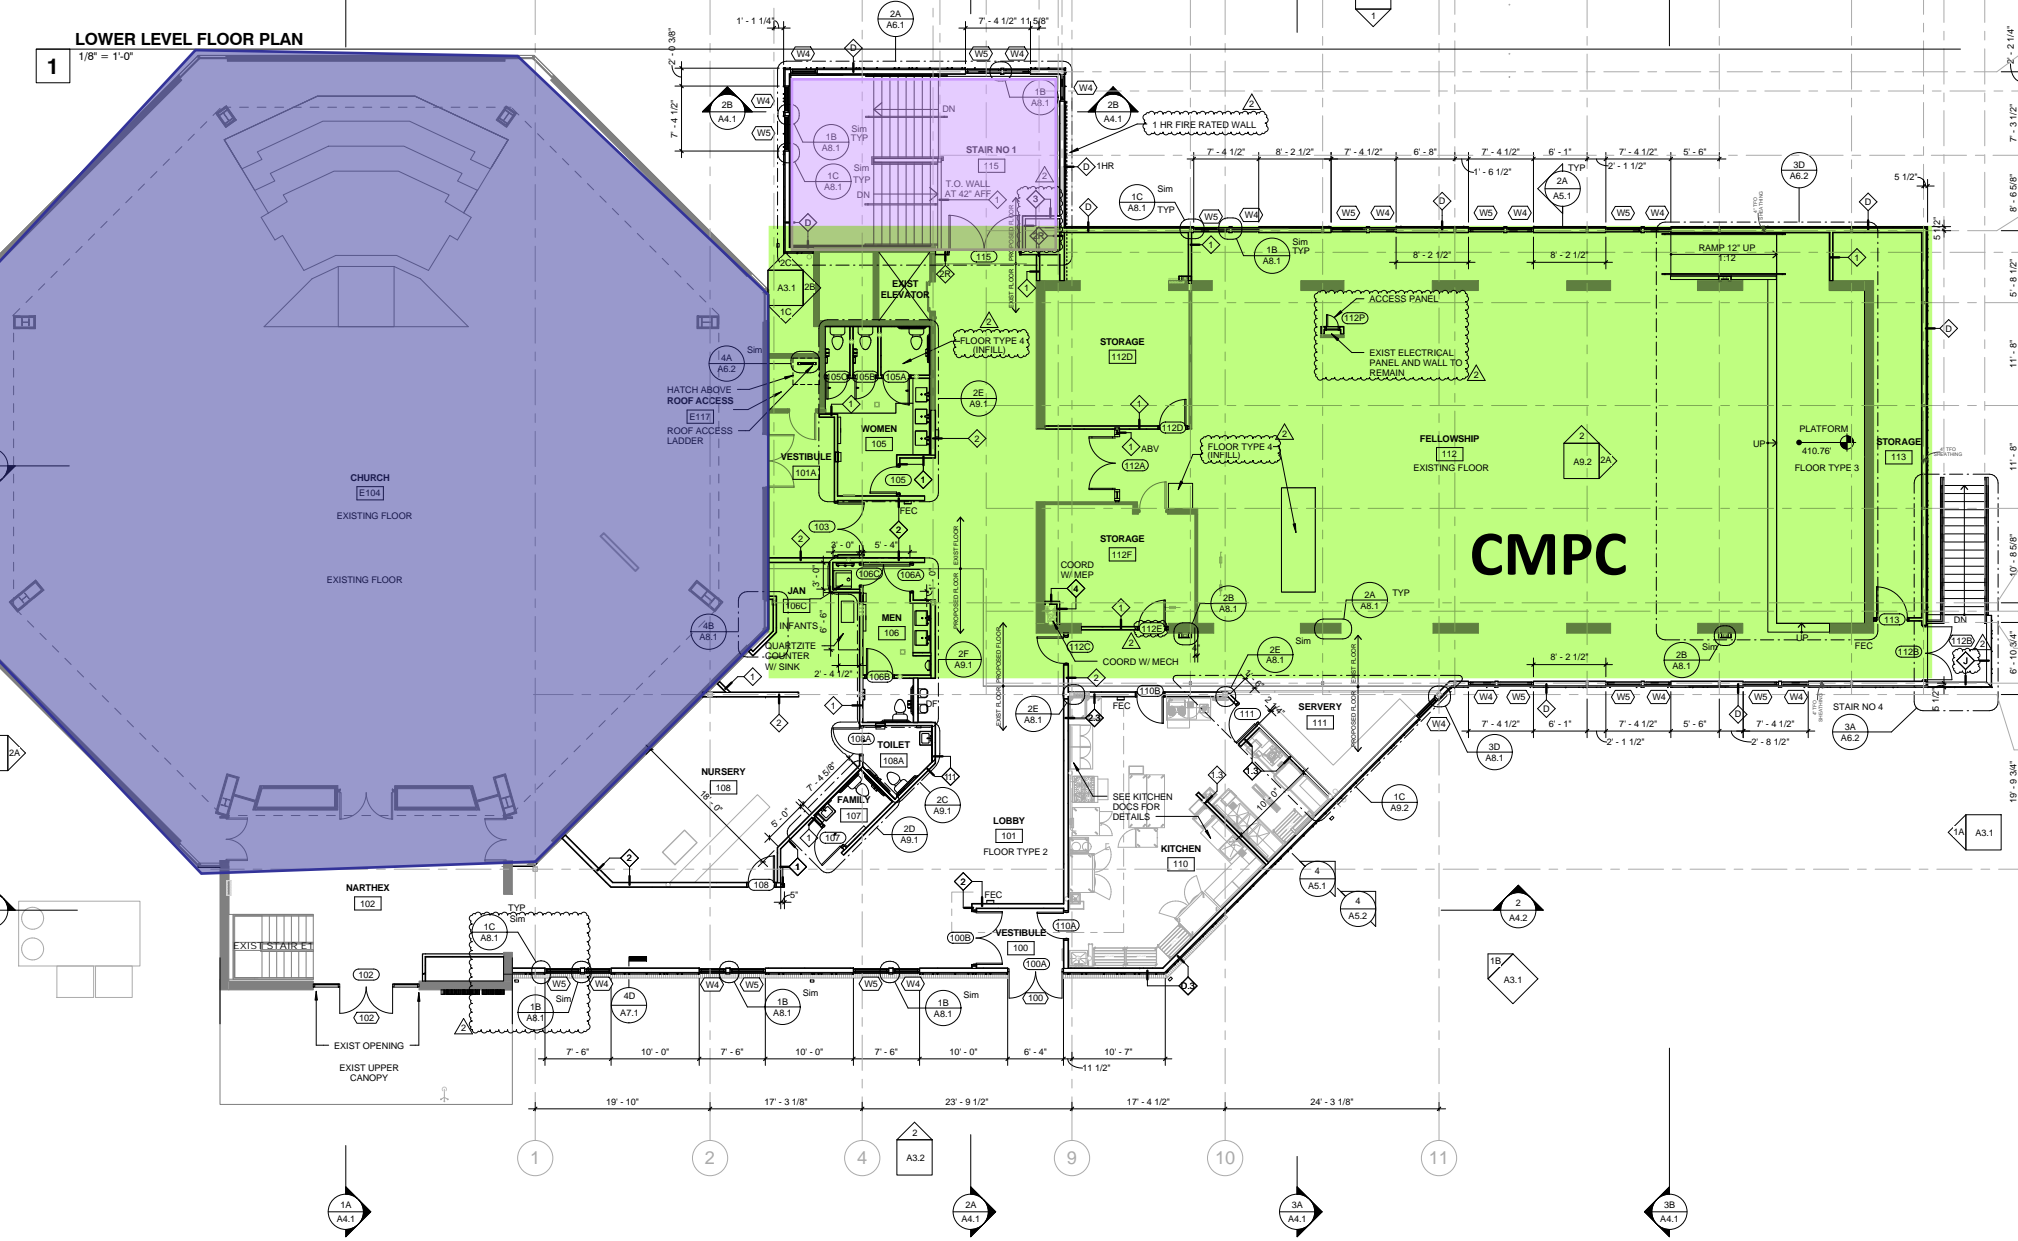

Christ Memorial - Phasing Plan

February 2019

- Preschool - No Work
- Lower Level Fellowship - BGE Power Reconfiguration
- Sanctuary - Fire Alarm Rough In, Framing, Fire Sprinklers, Light Fixture Rough In
- Upper Level Fellowship - No Work
- North Addition - Structure
- CMPC Occupied