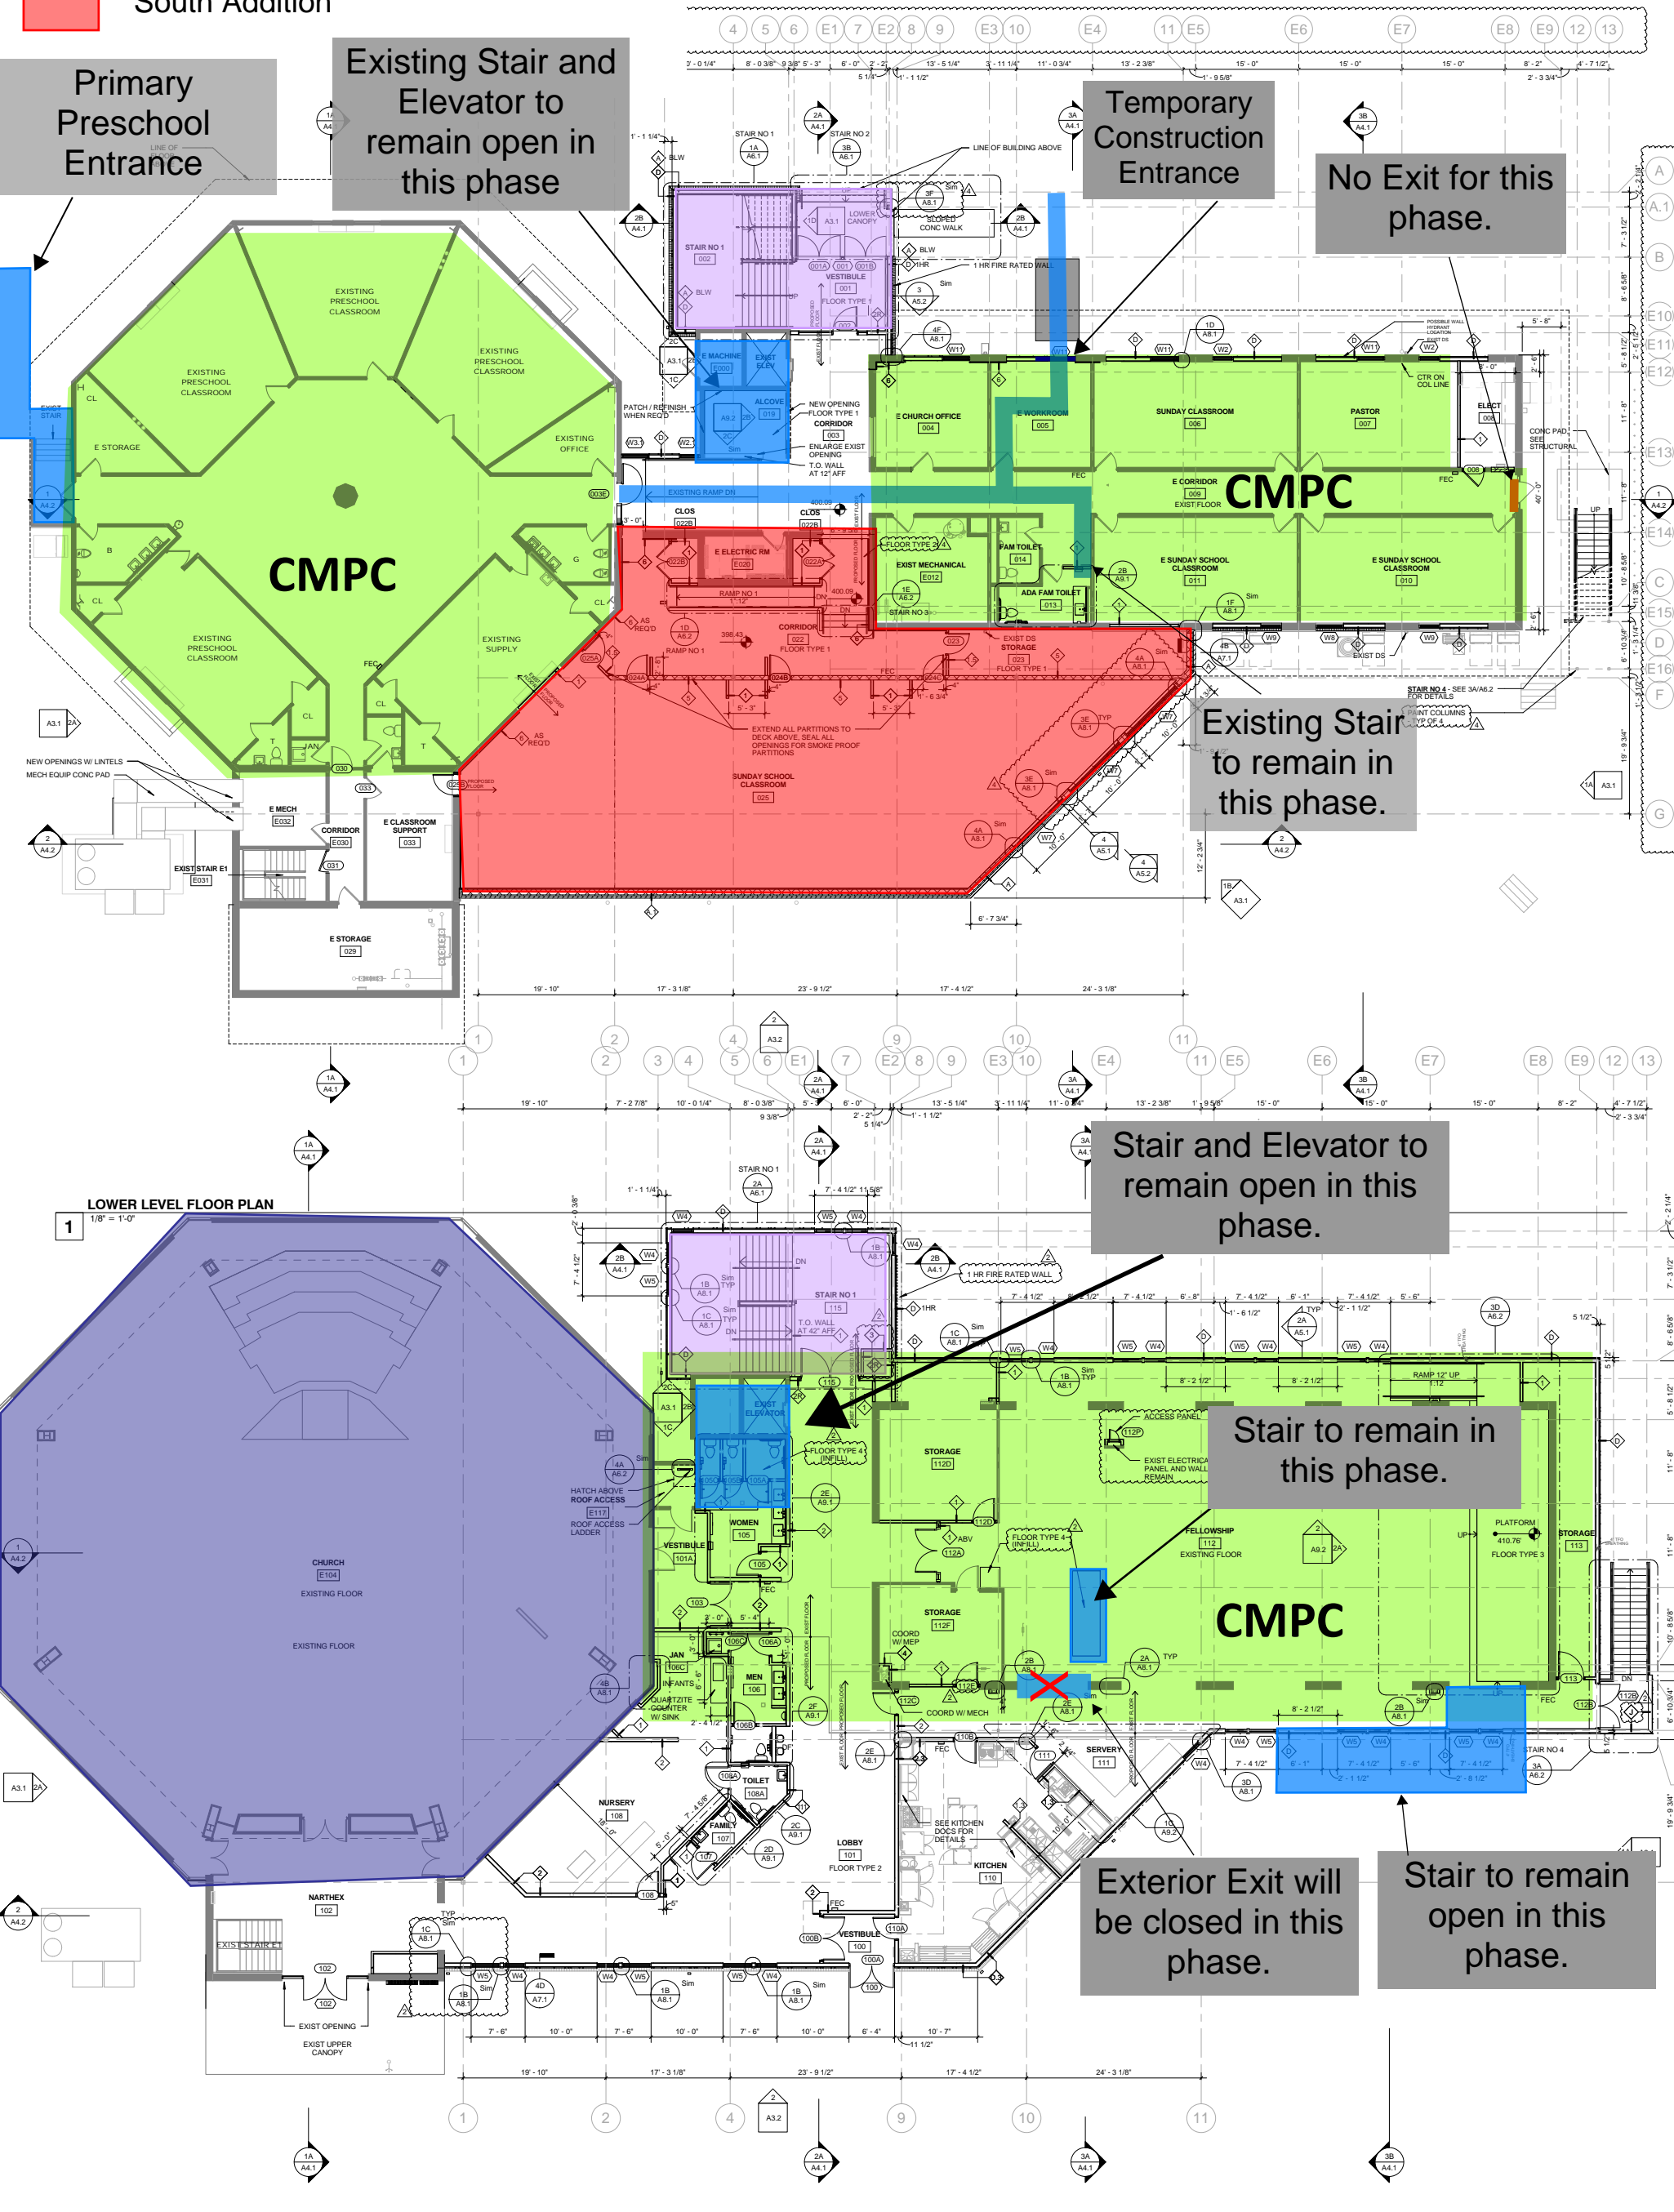

Christ Memorial - Access Routes

March 2019 - Mid April 2019

- Preschool
- Lower Level Fellowship
- CMPC
- Access Routes
- CMPC Occupied
- Sanctuary
- Upper Level Fellowship
- North Addition
- South Addition