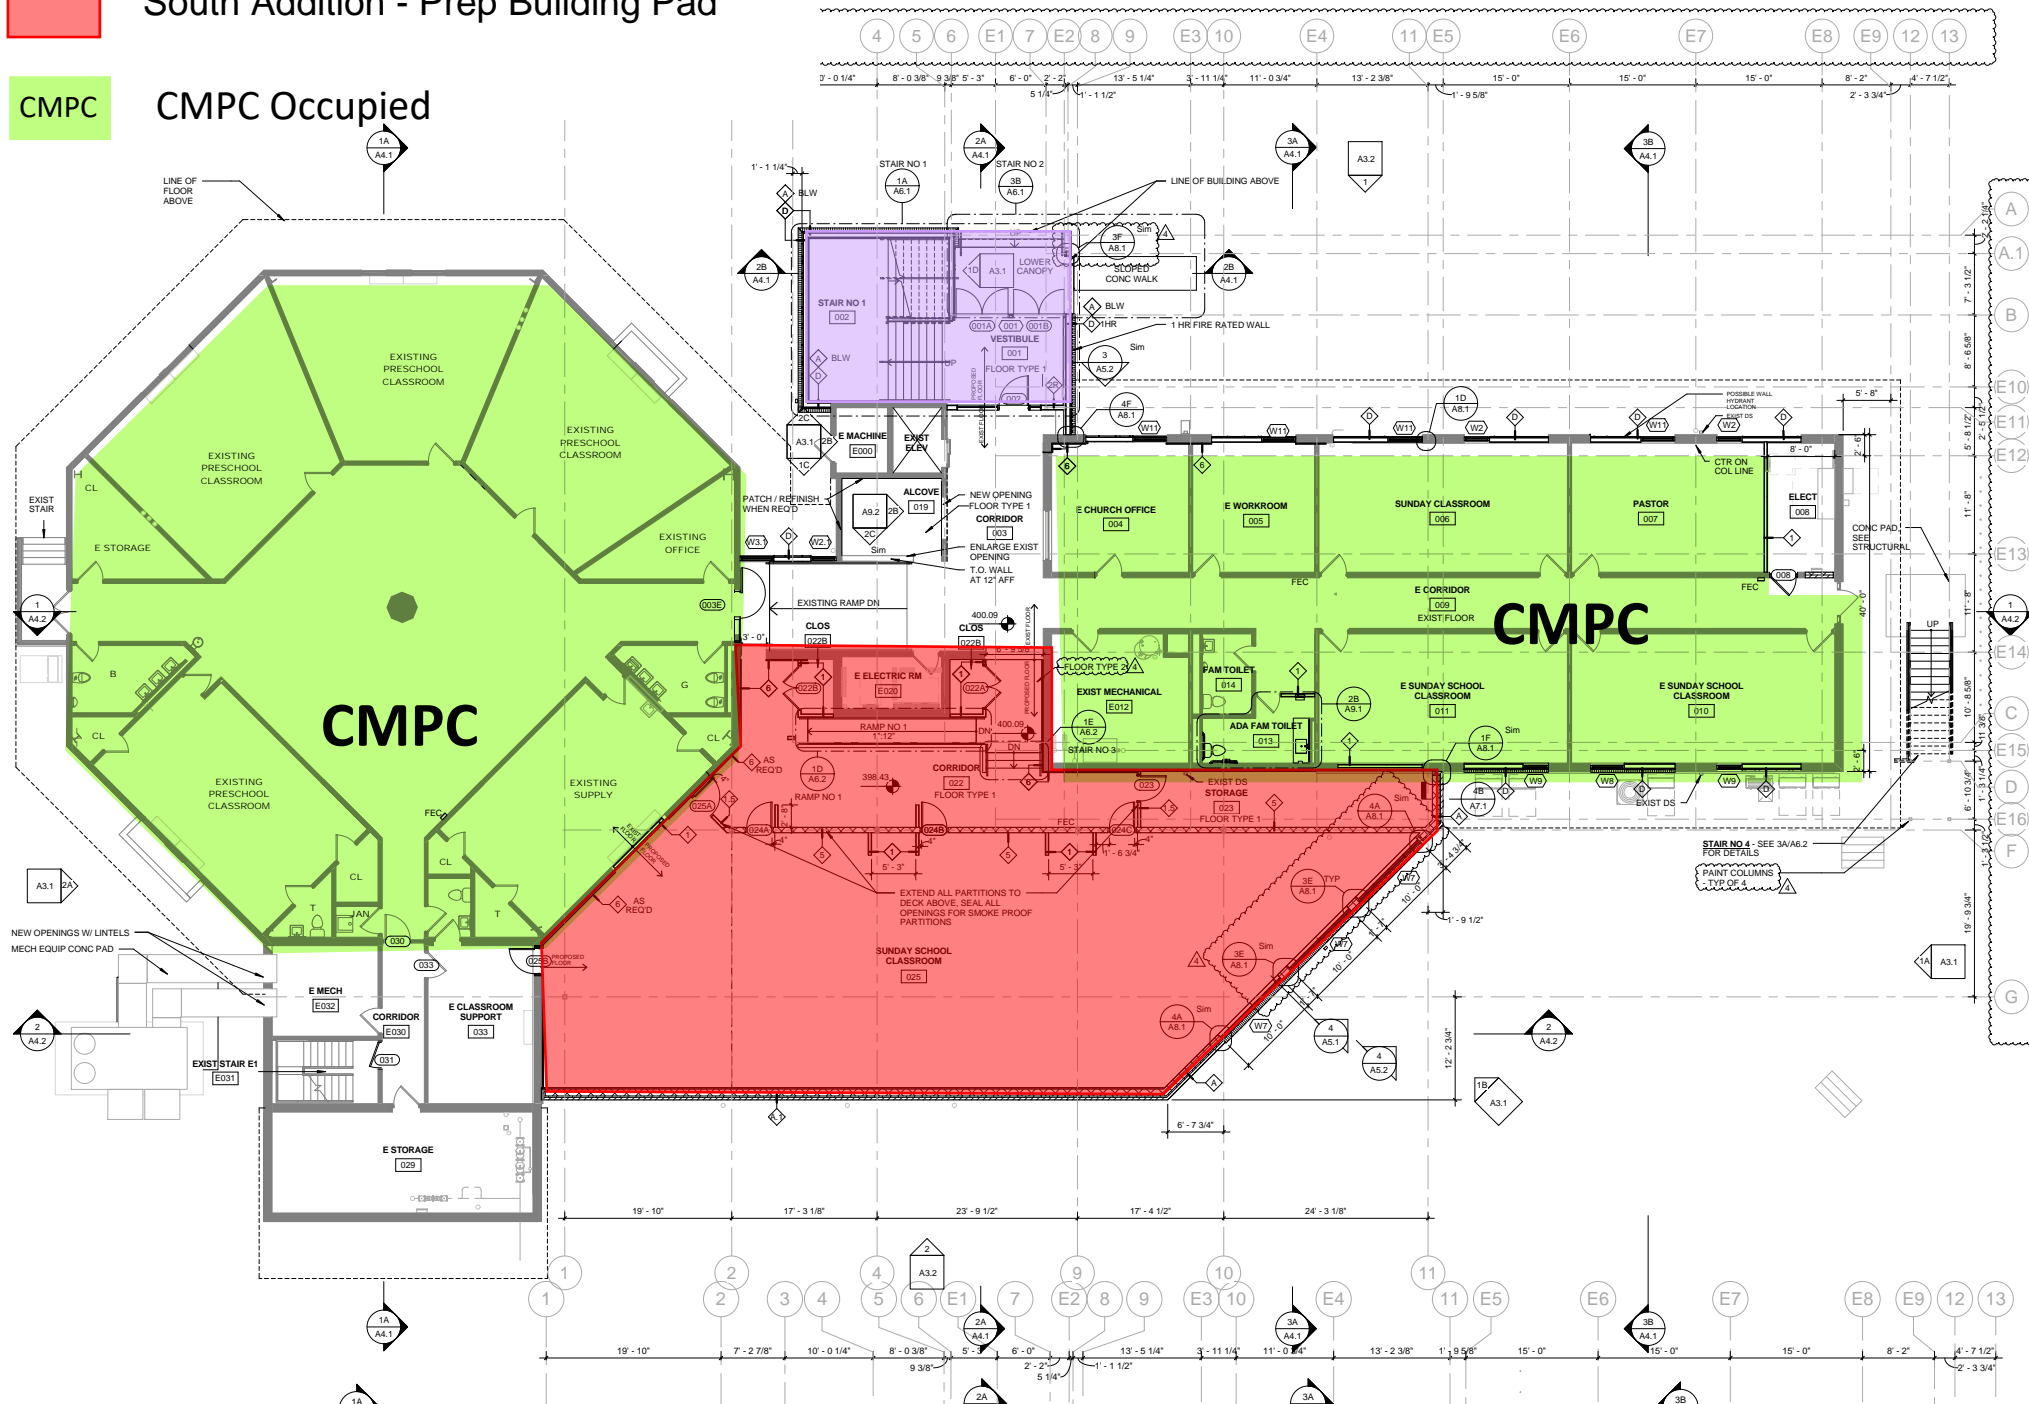

Christ Memorial - Phasing Plan

March 2019

- Preschool - No Work
- Lower Level Fellowship - No Work
- Sanctuary - Drywall, Finishes, Fire Alarm Trim Out, Light Fixture Installation
- Upper Level Fellowship - No Work
- South Addition - Prep Building Pad
- North Addition - Structure, Slabs, Roof

CMPC Occupied

LOWER LEVEL FLOOR PLAN
1/8" = 1'-0"