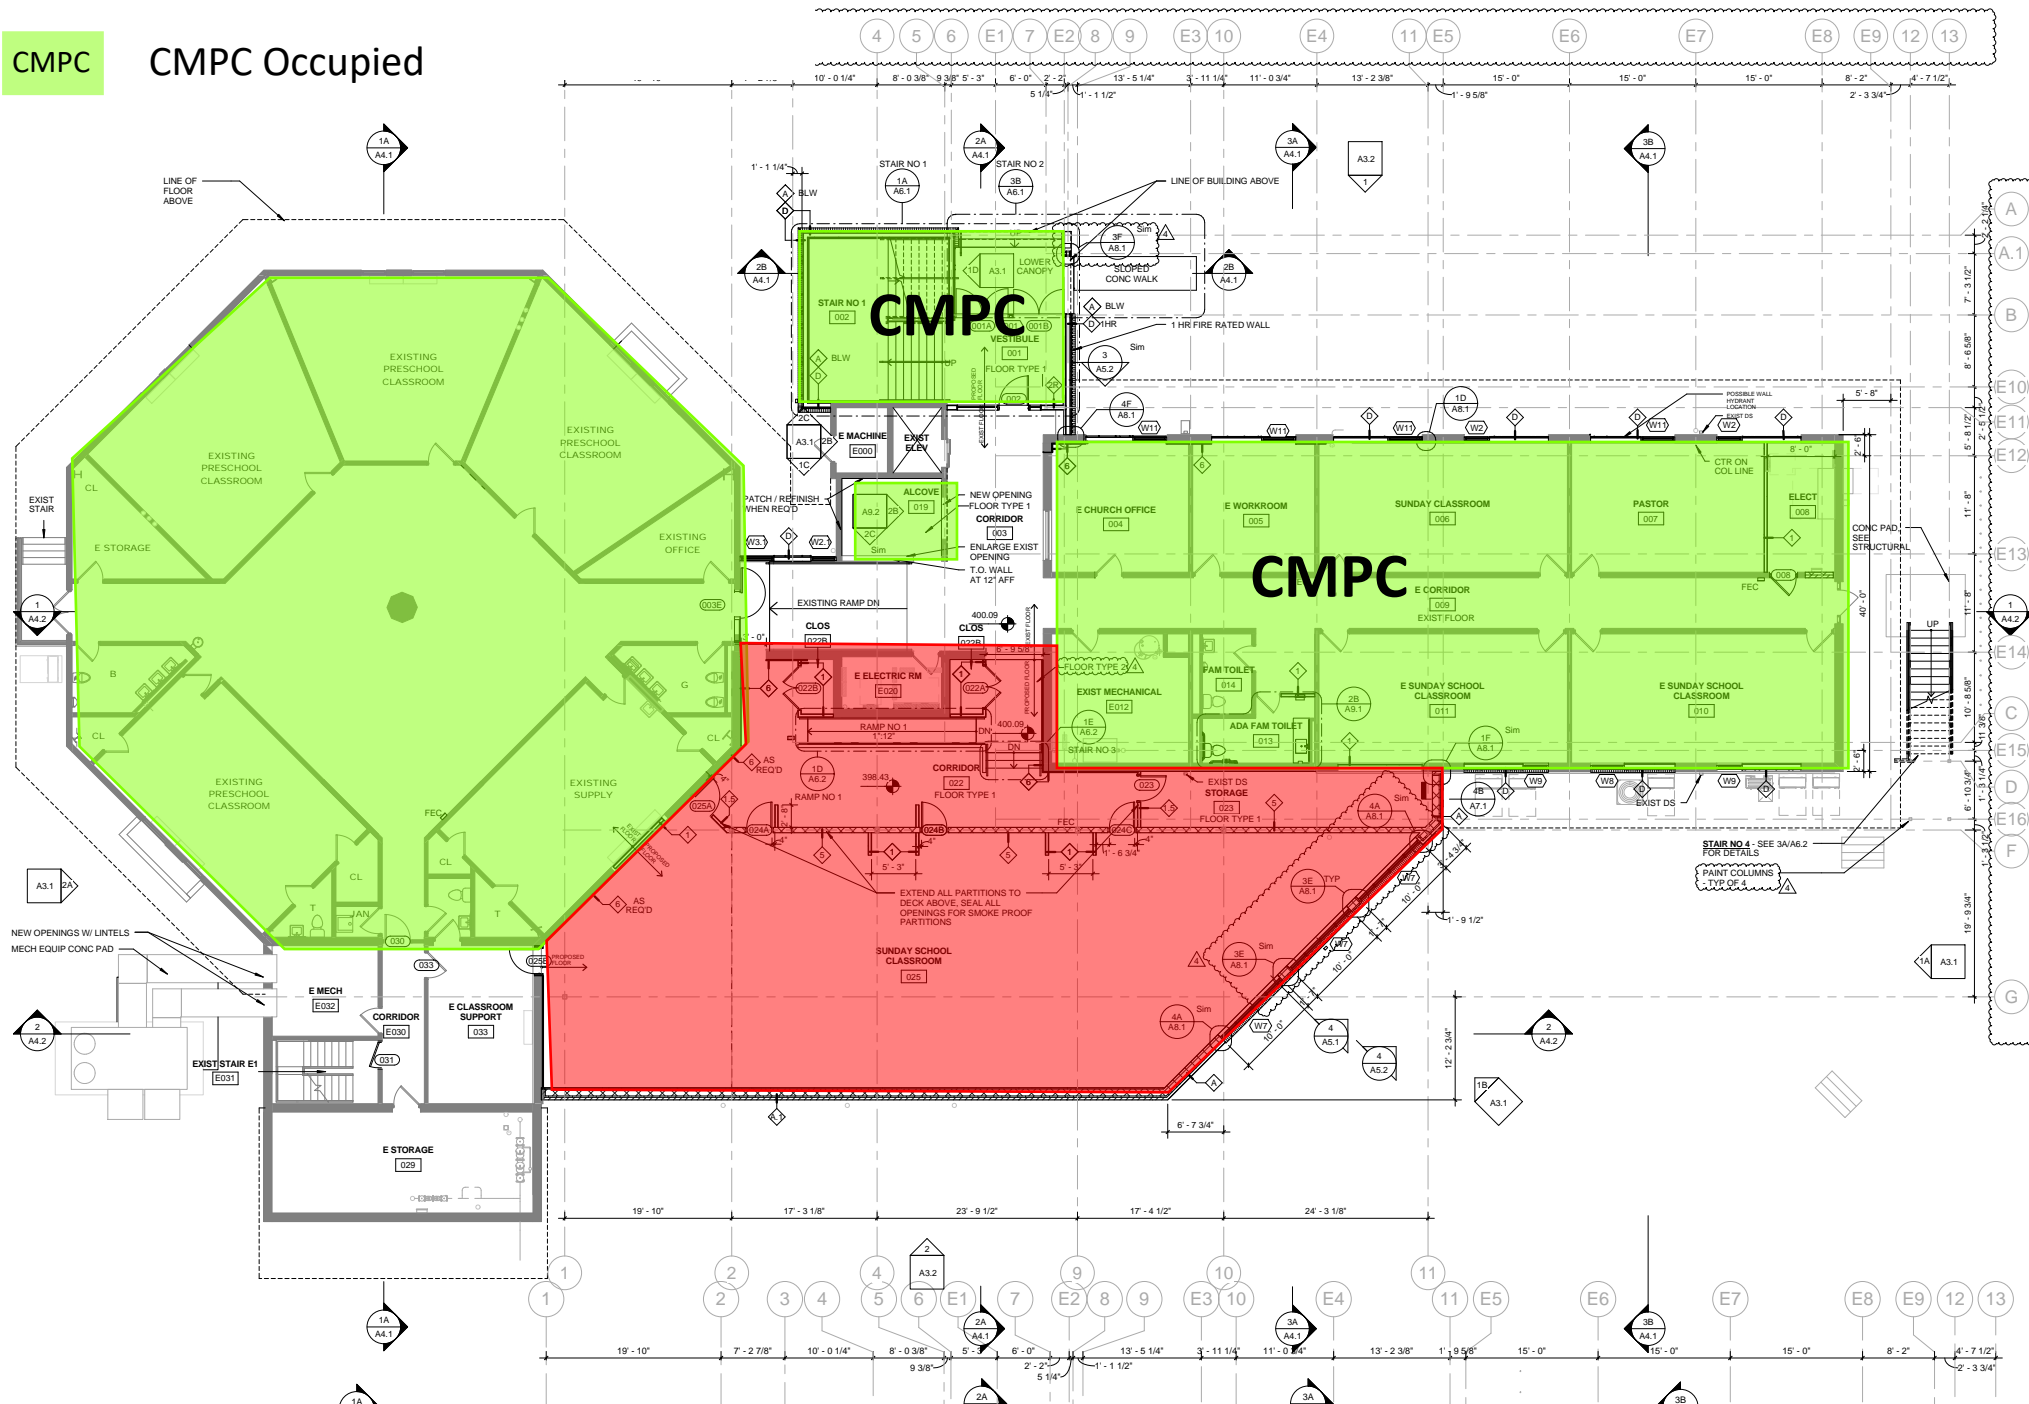

Christ Memorial - Phasing Plan

July 2019

- Preschool - Complete
- Lower Level Fellowship - Complete
- Sanctuary - Complete
- Upper Level Fellowship - Complete
- South Addition - Building Tie, Drywall
- North Addition - Complete
- CMPC CMPC Occupied