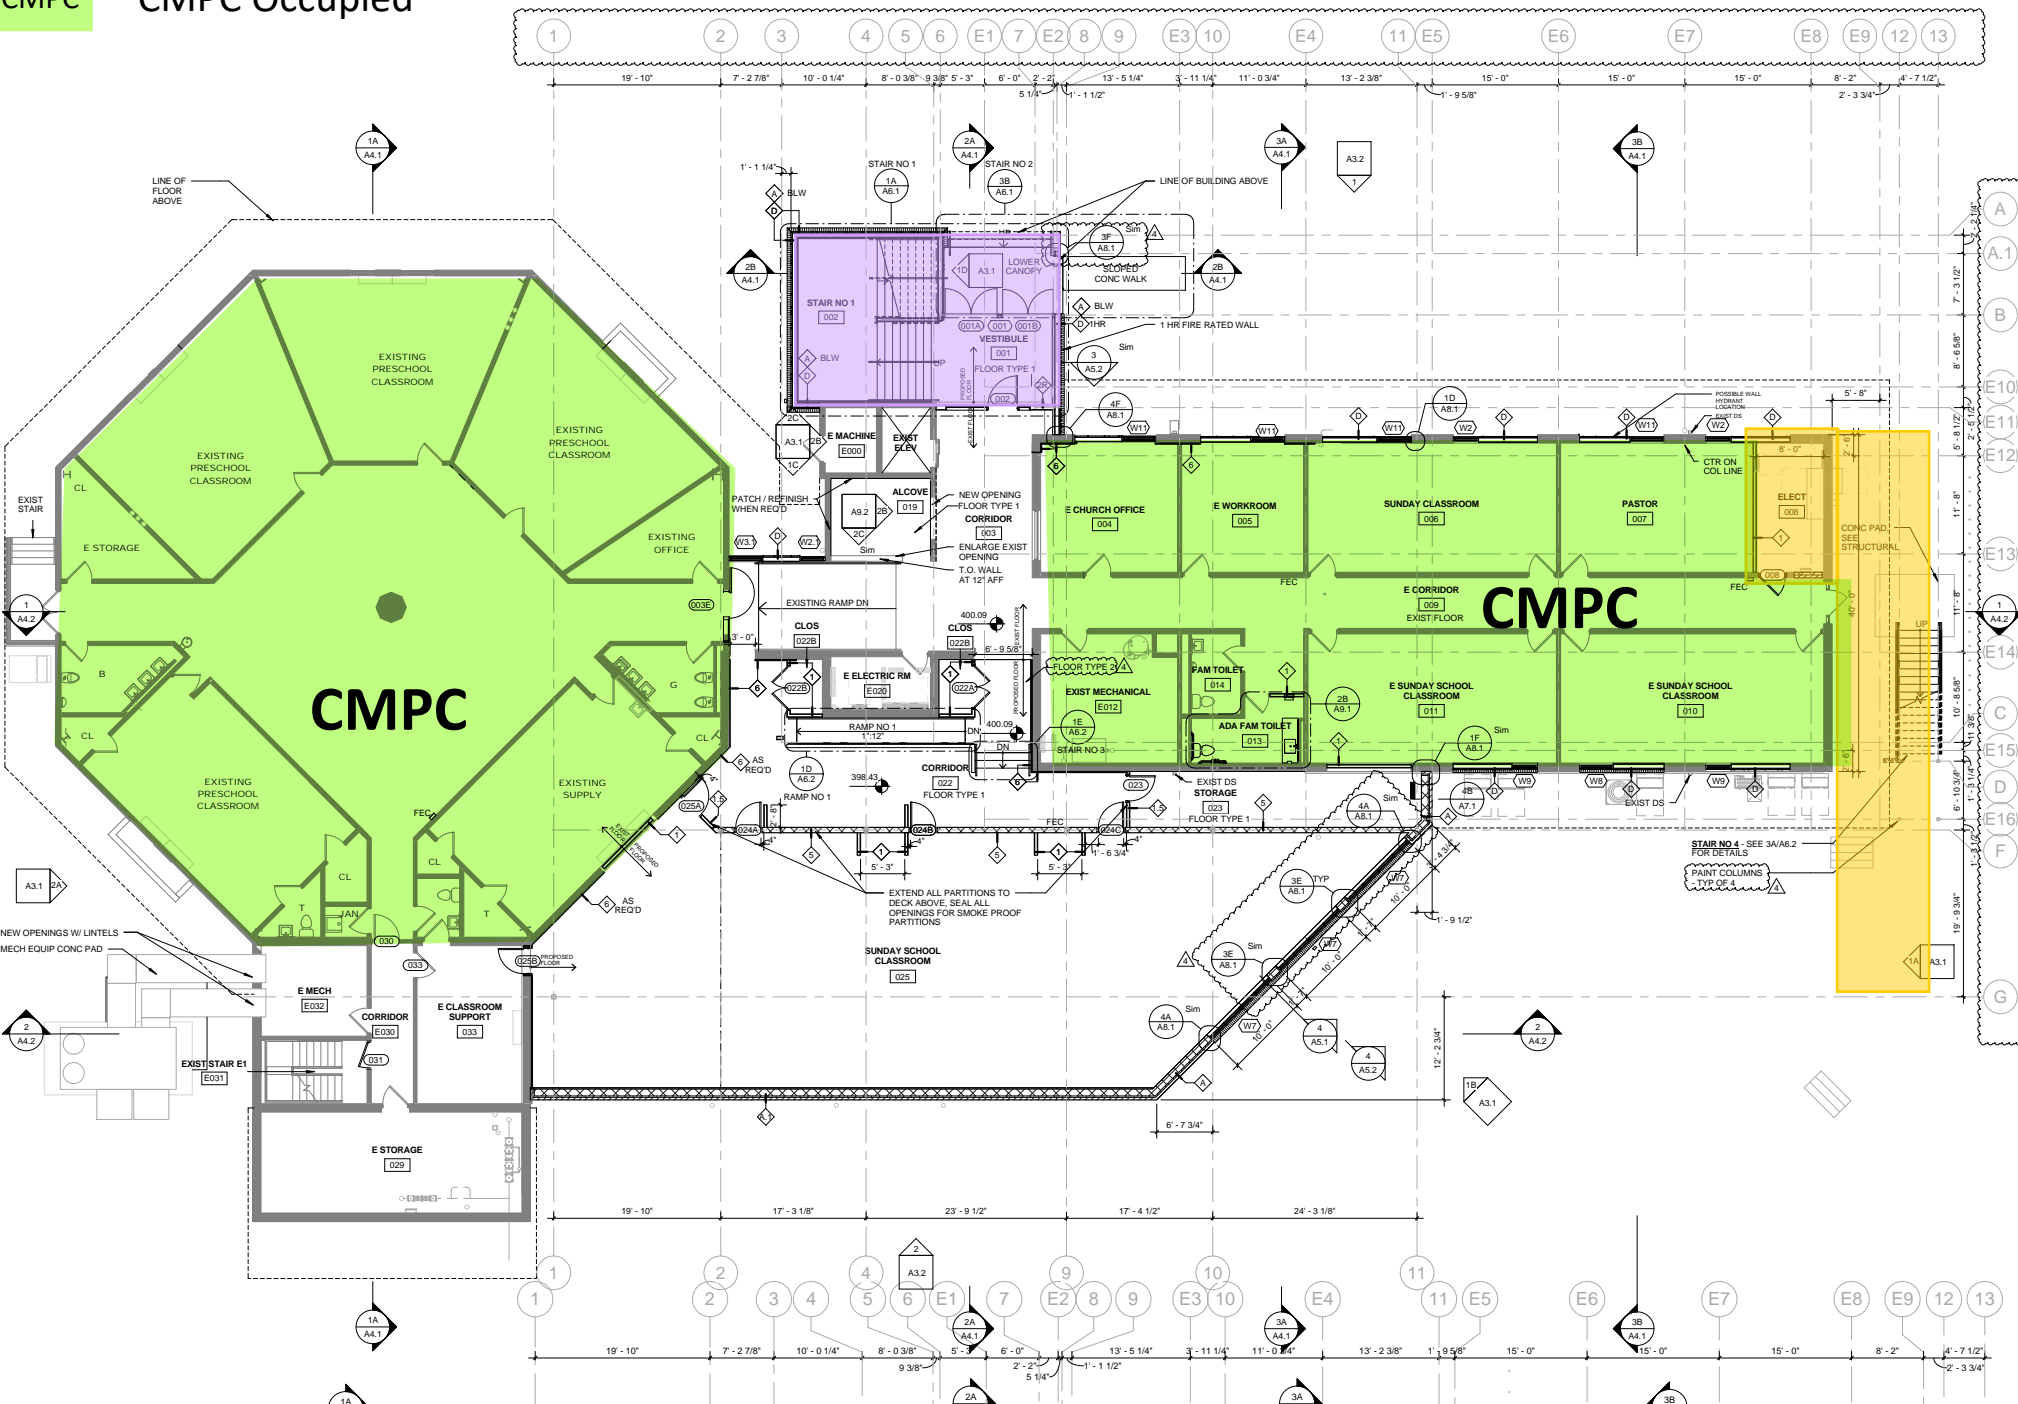

Christ Memorial - Phasing Plan

February 2019

- Preschool - No Work
- Lower Level Fellowship - BGE Power Reconfiguration
- Sanctuary - Fire Alarm Rough In, Framing, Fire Sprinklers, Light Fixture Rough In
- Upper Level Fellowship - No Work
- North Addition - Structure
- CMPC Occupied