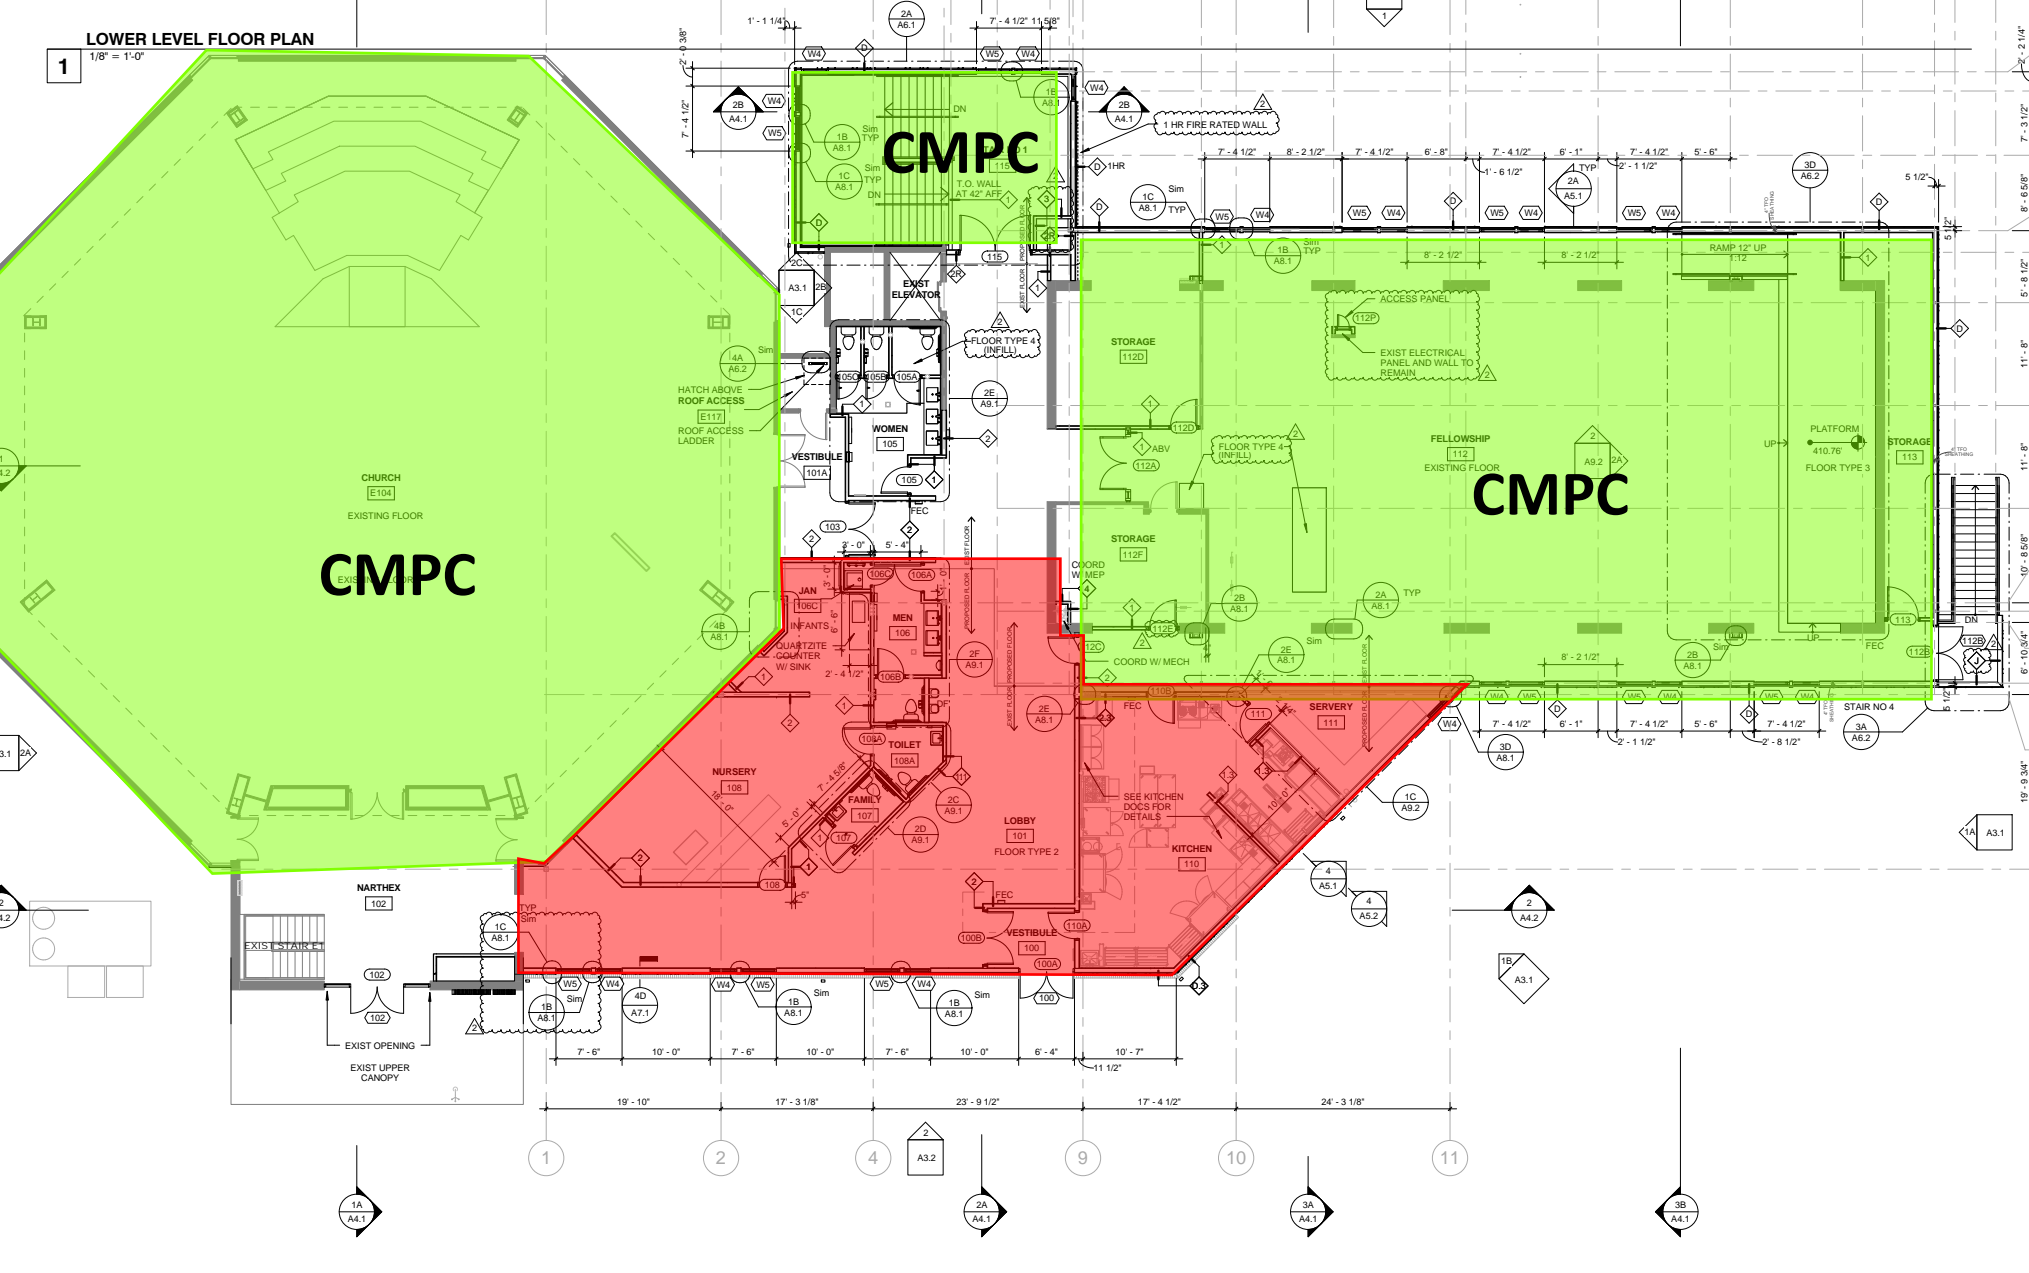

Christ Memorial - Phasing Plan

July 2019

- Preschool - Complete
- Lower Level Fellowship - Complete
- Sanctuary - Complete
- Upper Level Fellowship - Complete
- South Addition - Building Tie, Drywall
- North Addition - Complete
- CMPC CMPC Occupied