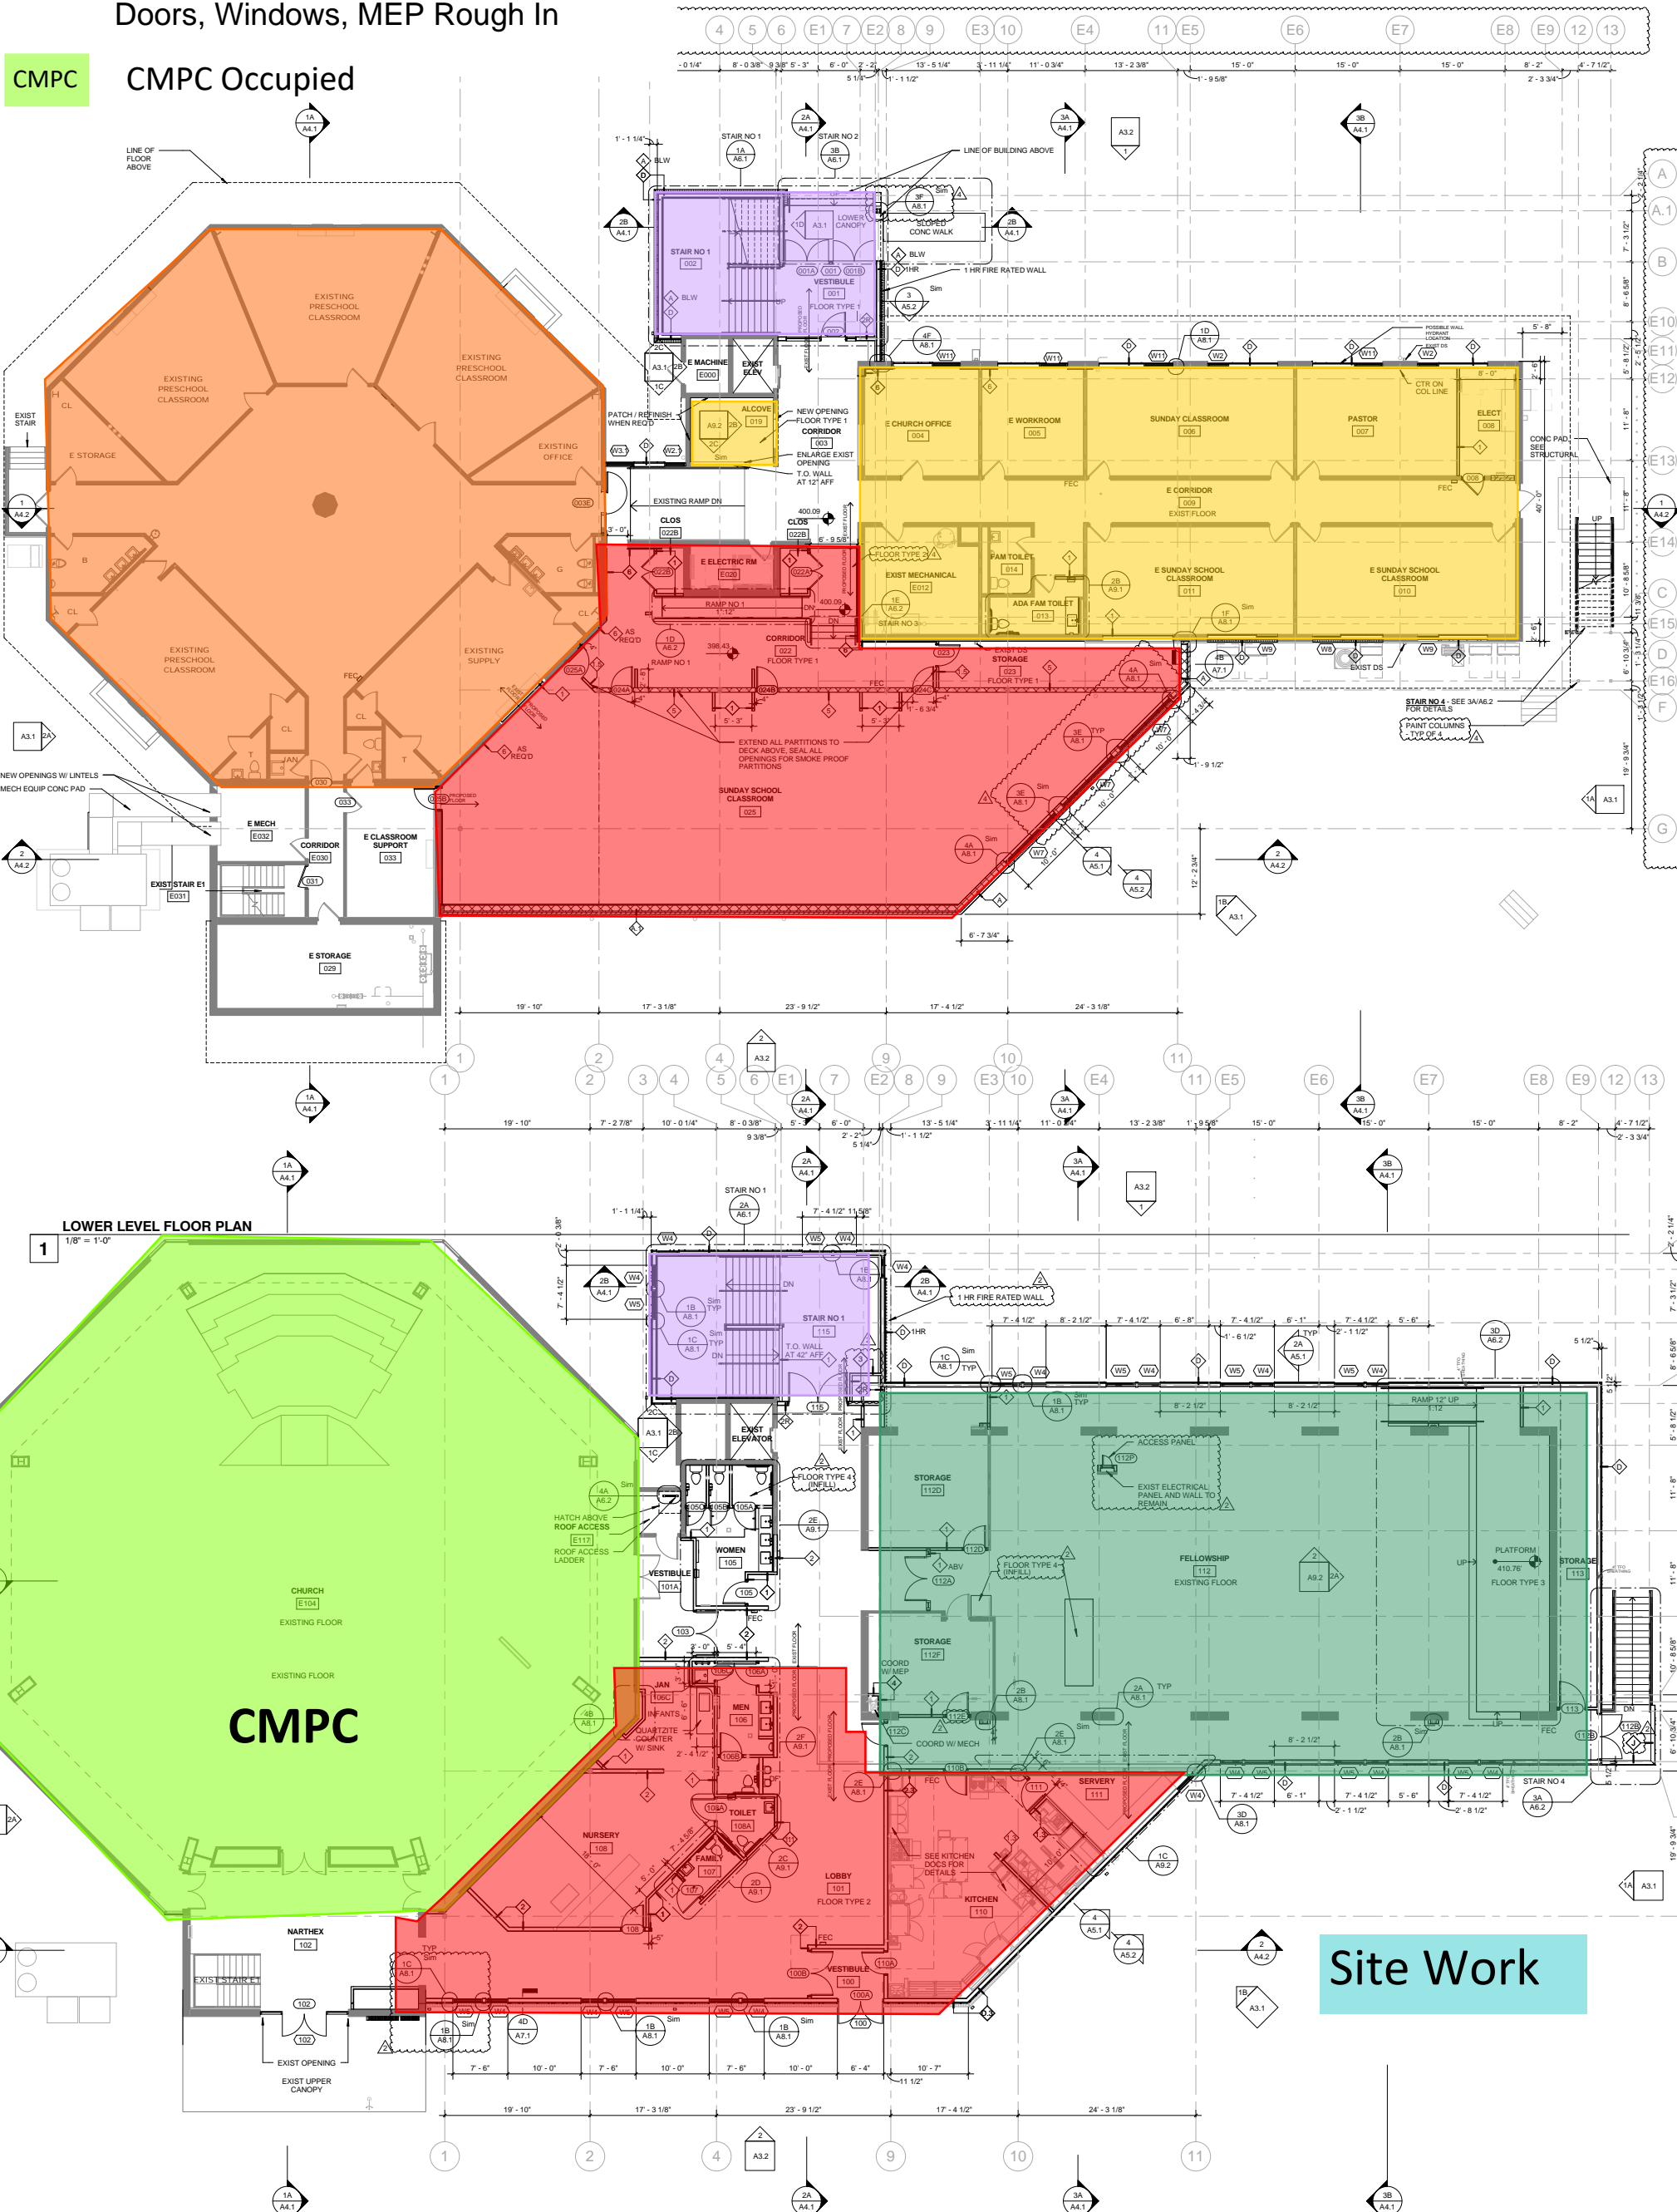

Christ Memorial - Phasing Plan

June 2019

- Preschool - Fire Sprinklers
- Lower Level Fellowship - Finishes, MEP Trimout
- Sanctuary - Complete
- Upper Level Fellowship - Finishes, MEP Trimout
- South Addition - Roofing, Framing, Doors, Windows, MEP Rough In
- North Addition - Finishes, MEP Trimout
- CMPC Occupied

LOWER LEVEL FLOOR PLAN
1/8" = 1'-0"

Site Work