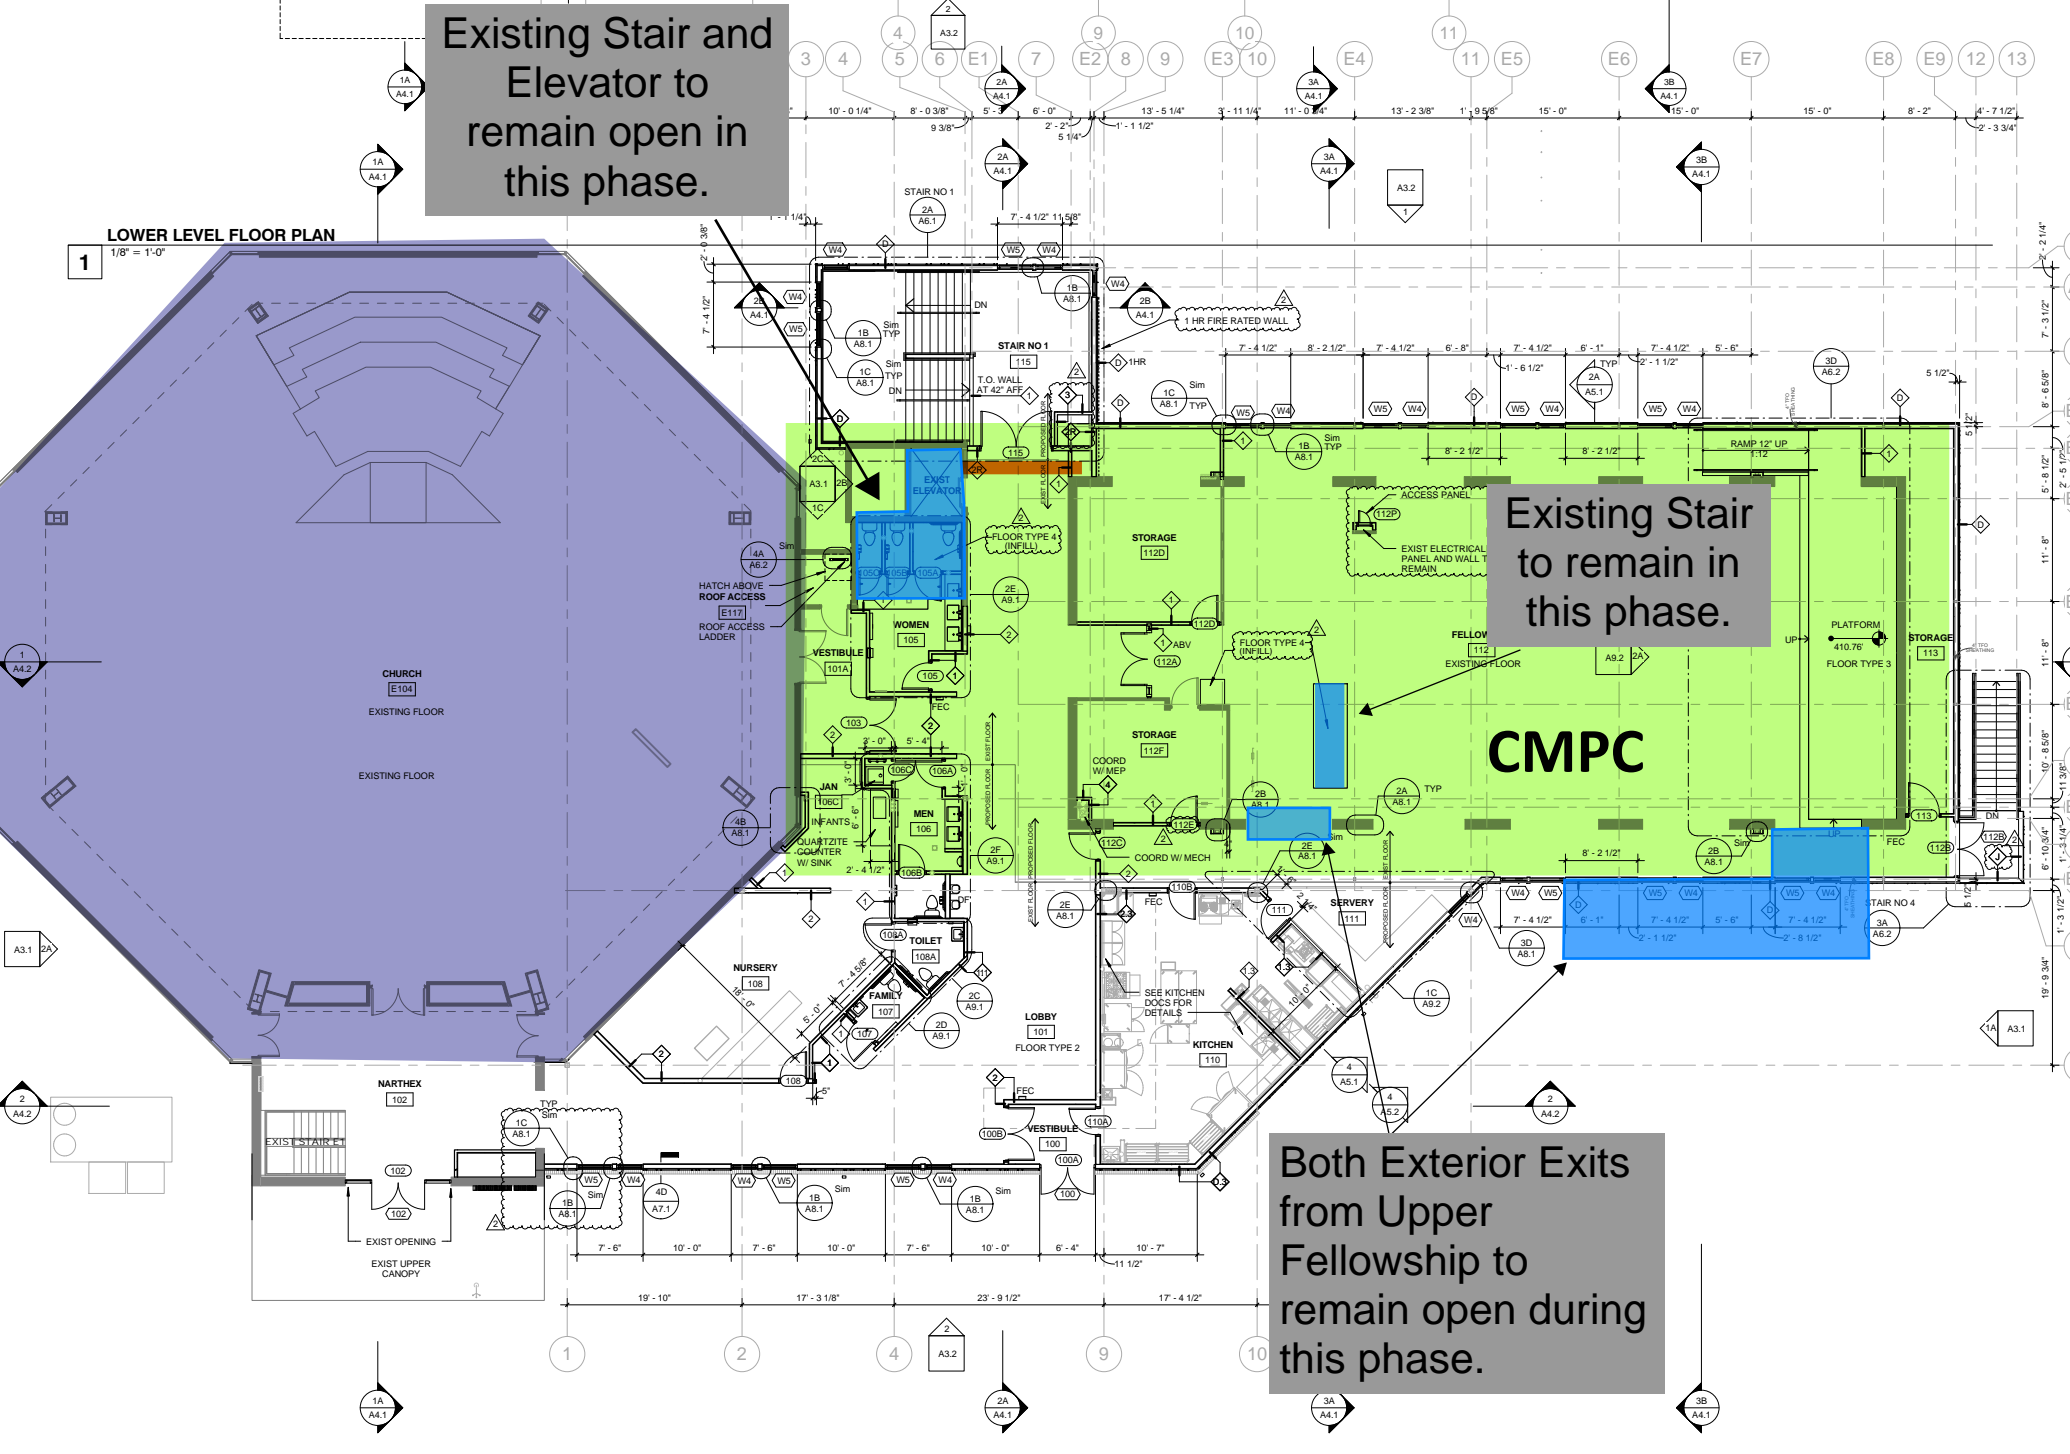

## November 2018

- Preschool - ASI#06 Door 003E
- Lower Level Fellowship - Electrical Room Prep
- Sanctuary - No Work
- Upper Level Fellowship - No Work
- CMPC Occupied
- North Addition - Demolition, Prep Building Pad

## November 2018 - March 2019

- Preschool
- Lower Level Fellowship
- CMPC
- Sanctuary
- Upper Level Fellowship
- North Addition
- Access Routes
- CMPC Occupied