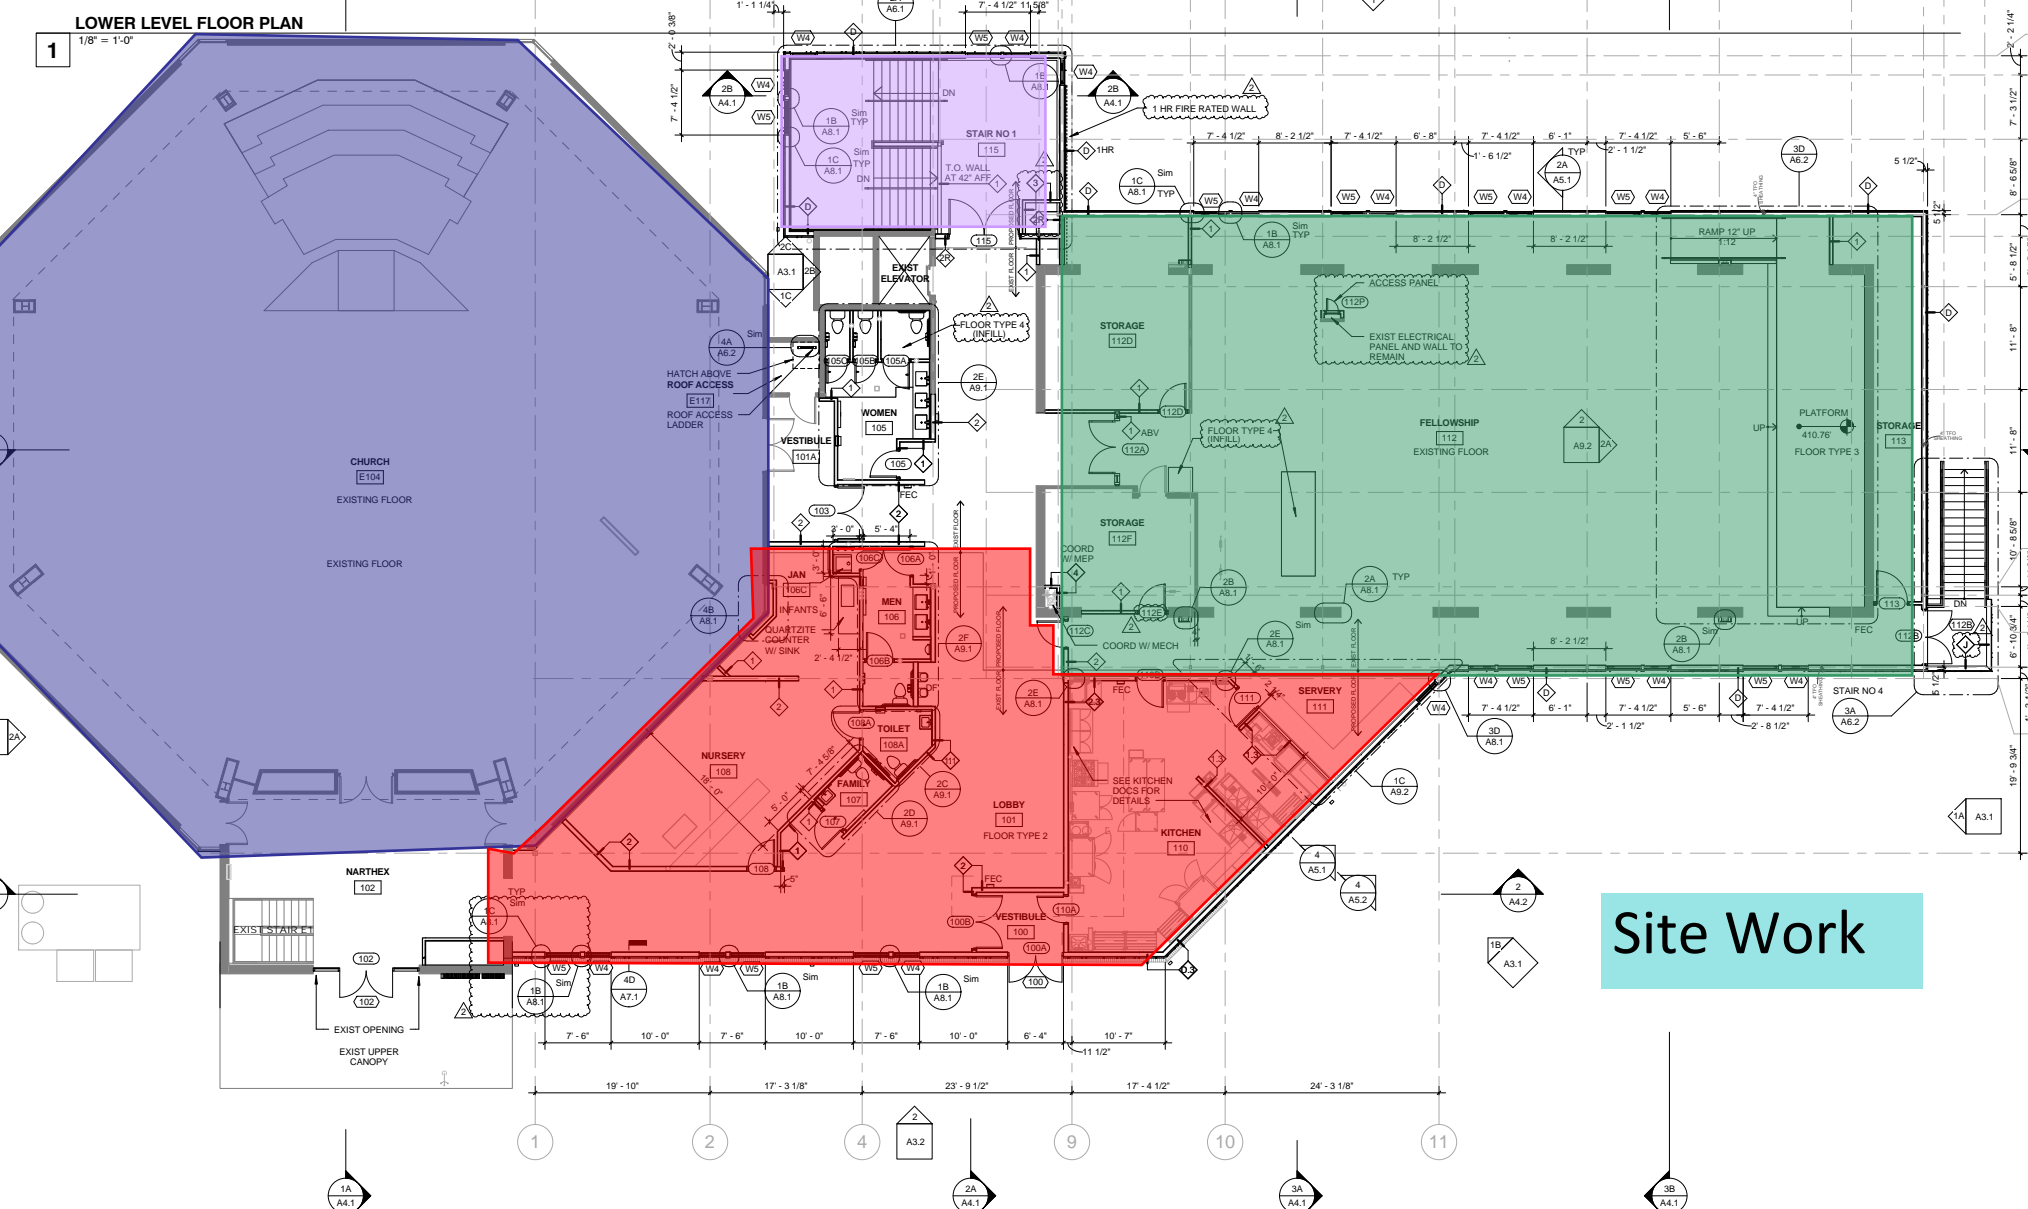

Christ Memorial - Phasing Plan

April 2019

- Preschool - No Work
- Lower Level Fellowship - Demolition, Framing
- Sanctuary - EIFS, Roofing
- Upper Level Fellowship - Demolition, Framing
- South Addition - Foundations, Structure
- North Addition - Roof, Framing, Facade, Doors, Windows, MEP Rough In

CMPC CMPC Occupied

Site Work