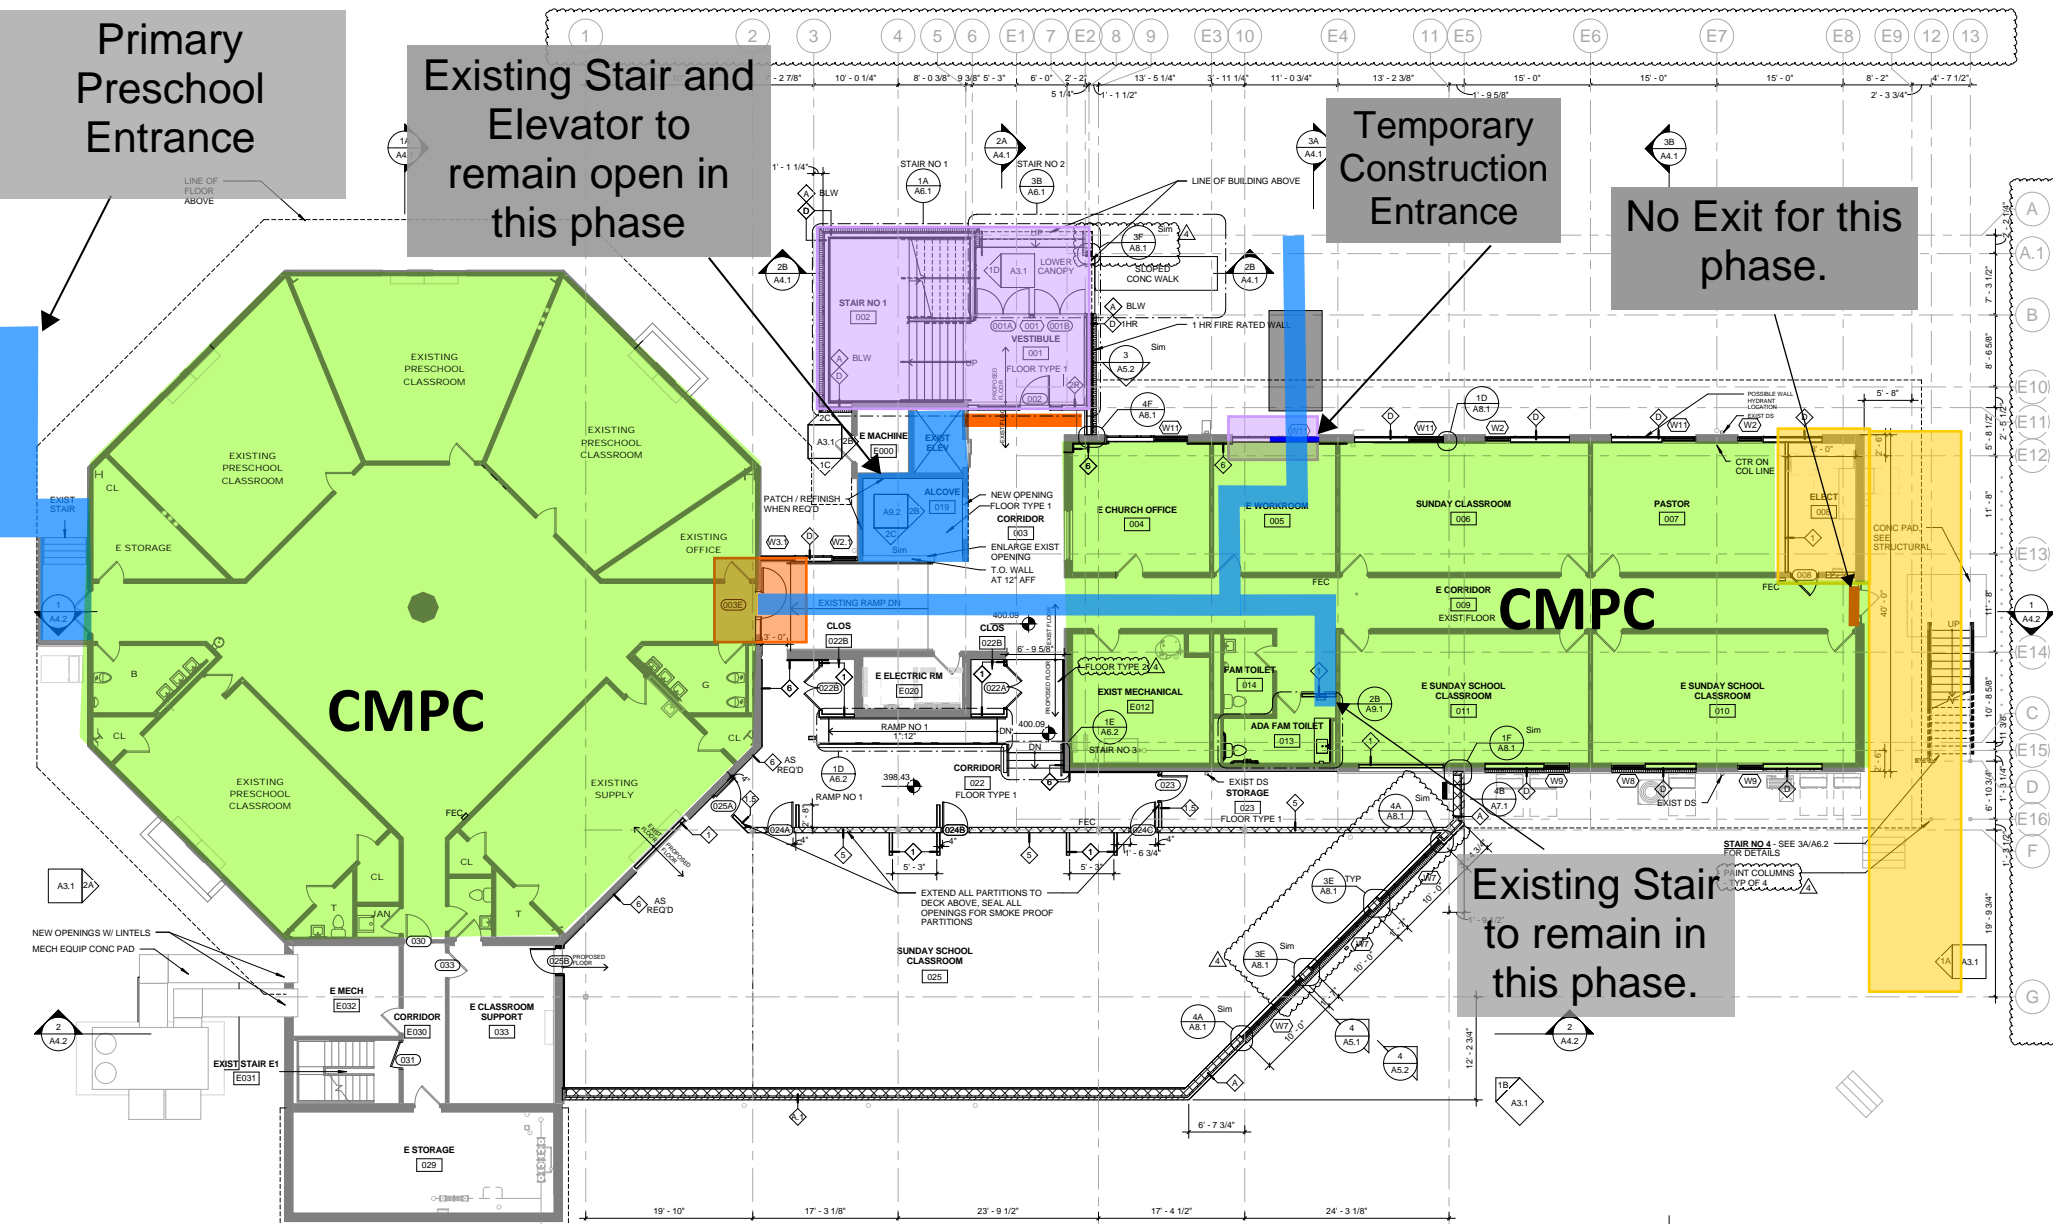

## November 2018

- Preschool - ASI#06 Door 003E
- Lower Level Fellowship - Electrical Room Prep
- Sanctuary - No Work
- Upper Level Fellowship - No Work
- CMPC Occupied
- North Addition - Demolition, Prep Building Pad

## November 2018 - March 2019

- Preschool
- Lower Level Fellowship
- CMPC
- Sanctuary
- Upper Level Fellowship
- North Addition
- Access Routes
- CMPC Occupied