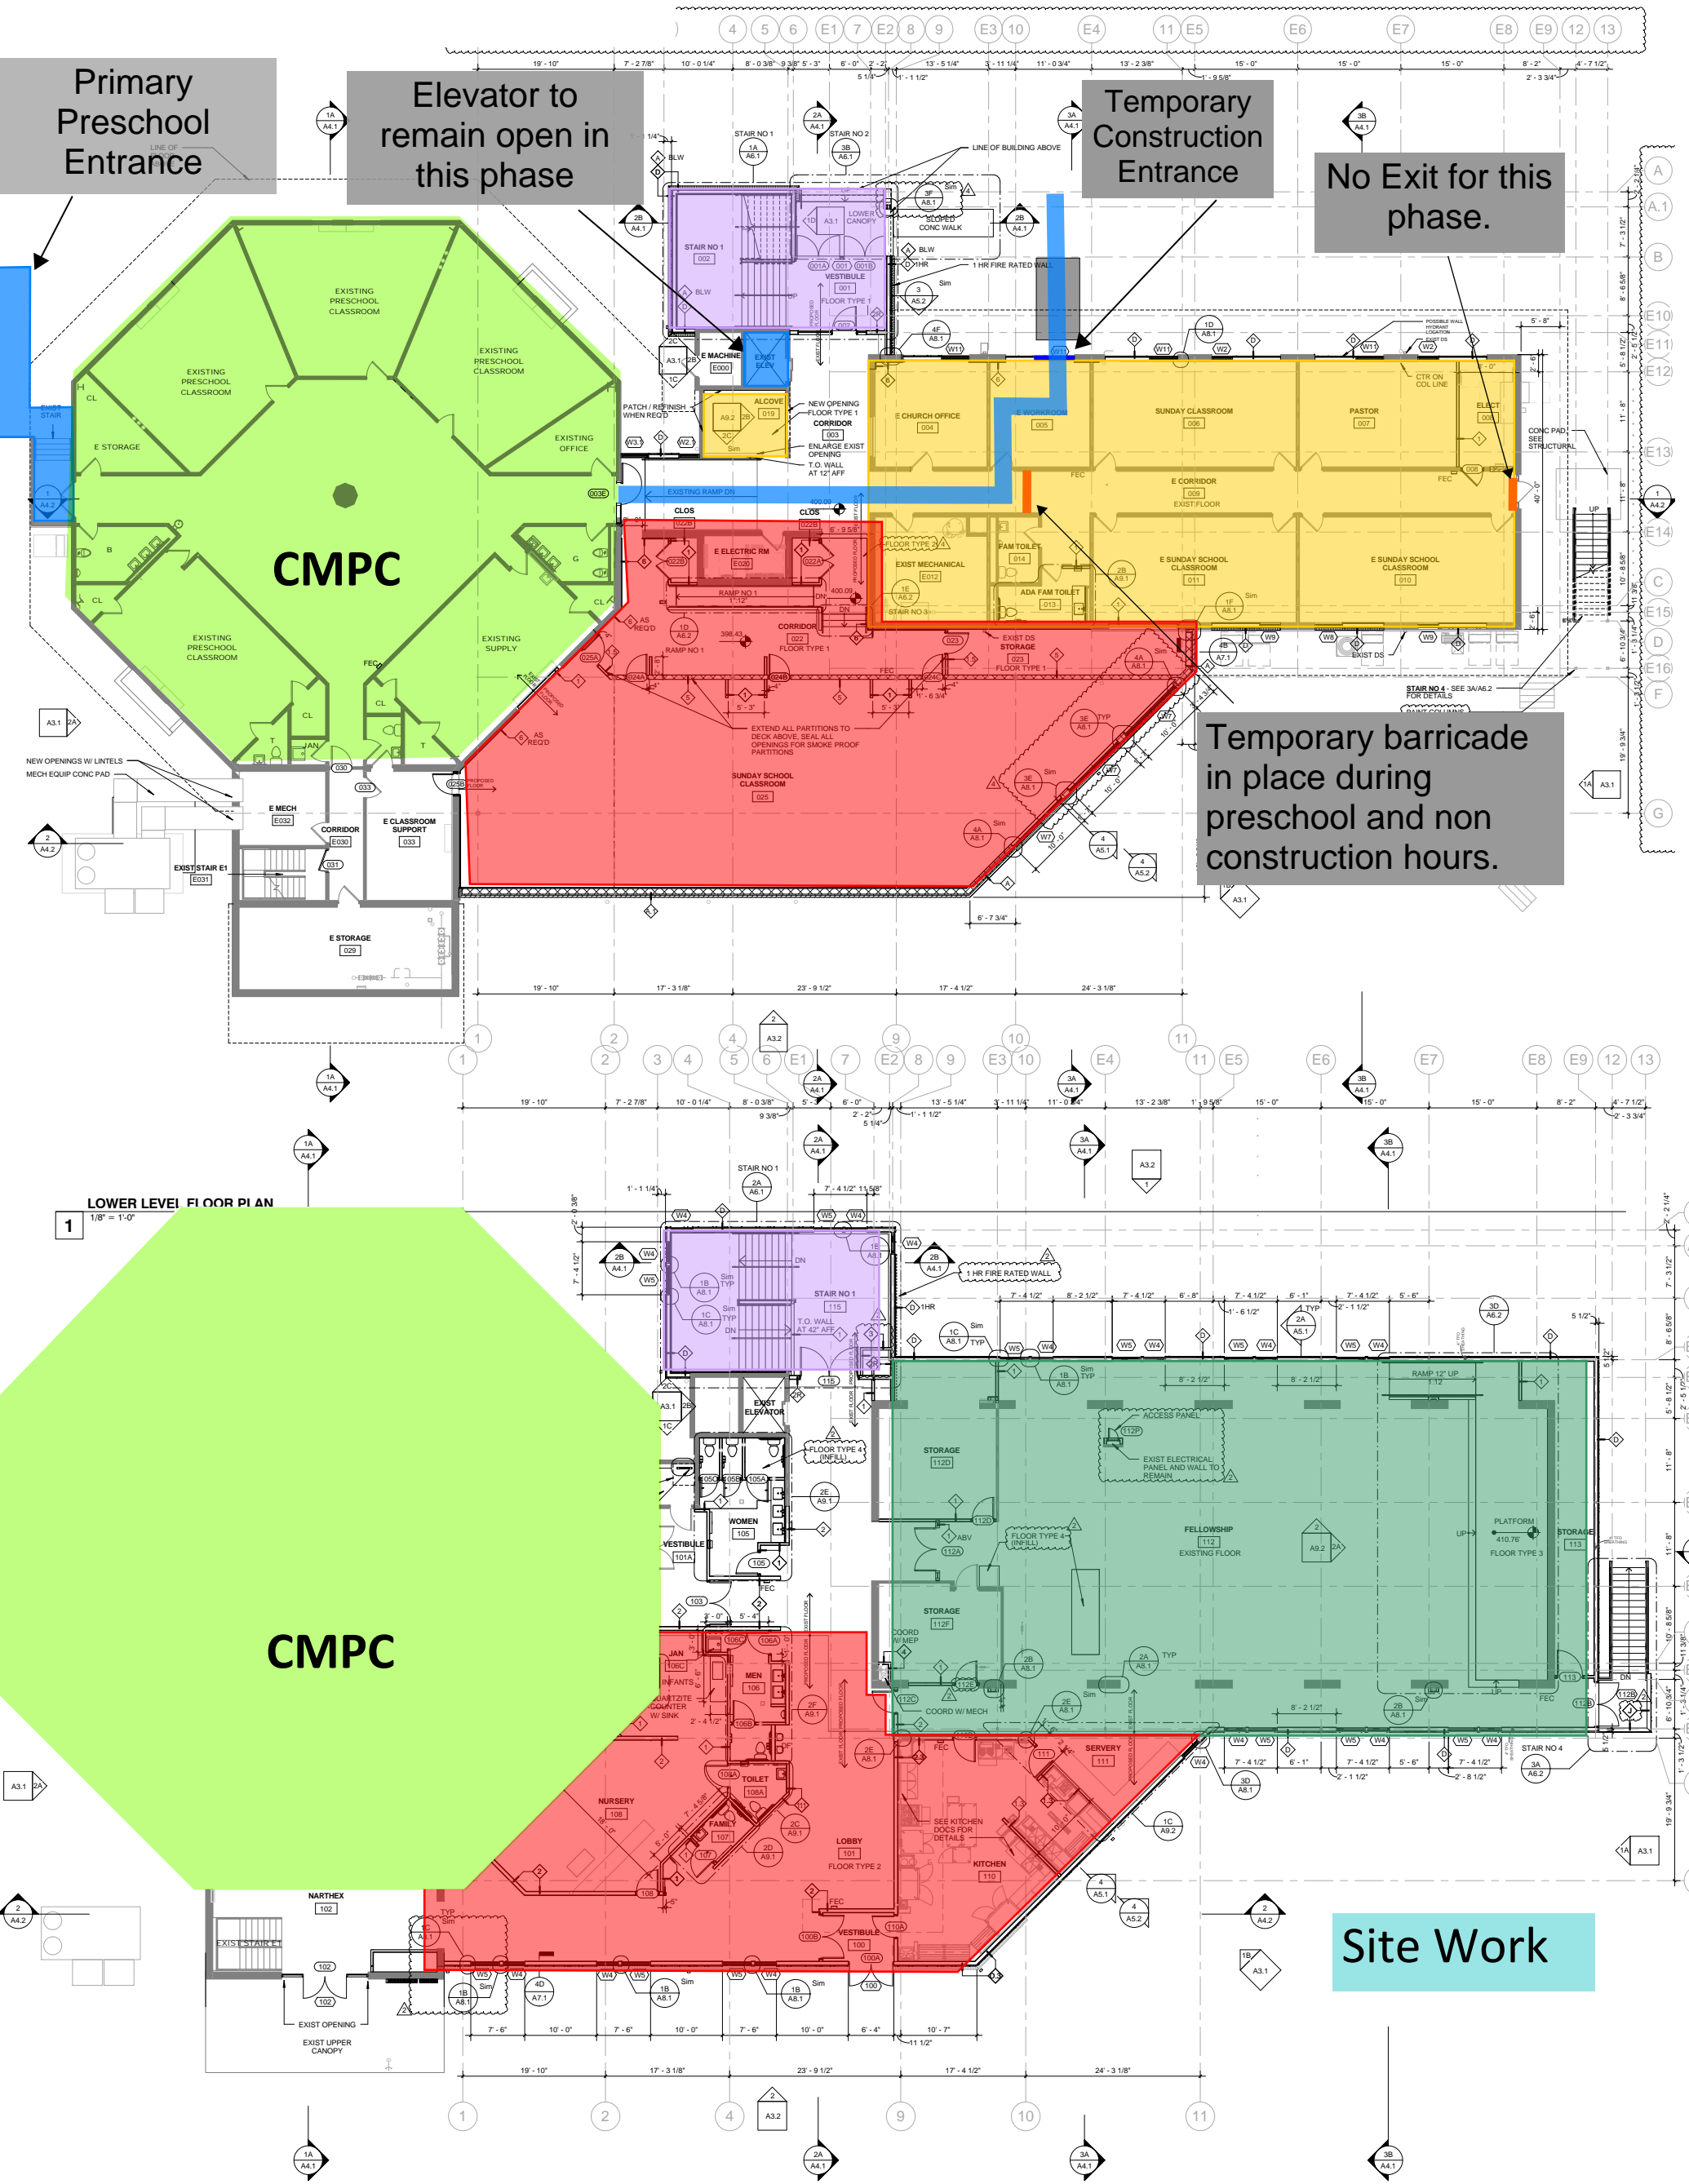

Christ Memorial - Access Routes

Mid April 2019 - June 2019

- Preschool
- Sanctuary
- South Addition

- Access Routes
- Lower Level Fellowship
- Upper Level Fellowship
- North Addition
- CMPC
- CMPC Occupied

LOWER LEVEL FLOOR PLAN
1/8" = 1'-0"

CMPC

Site Work